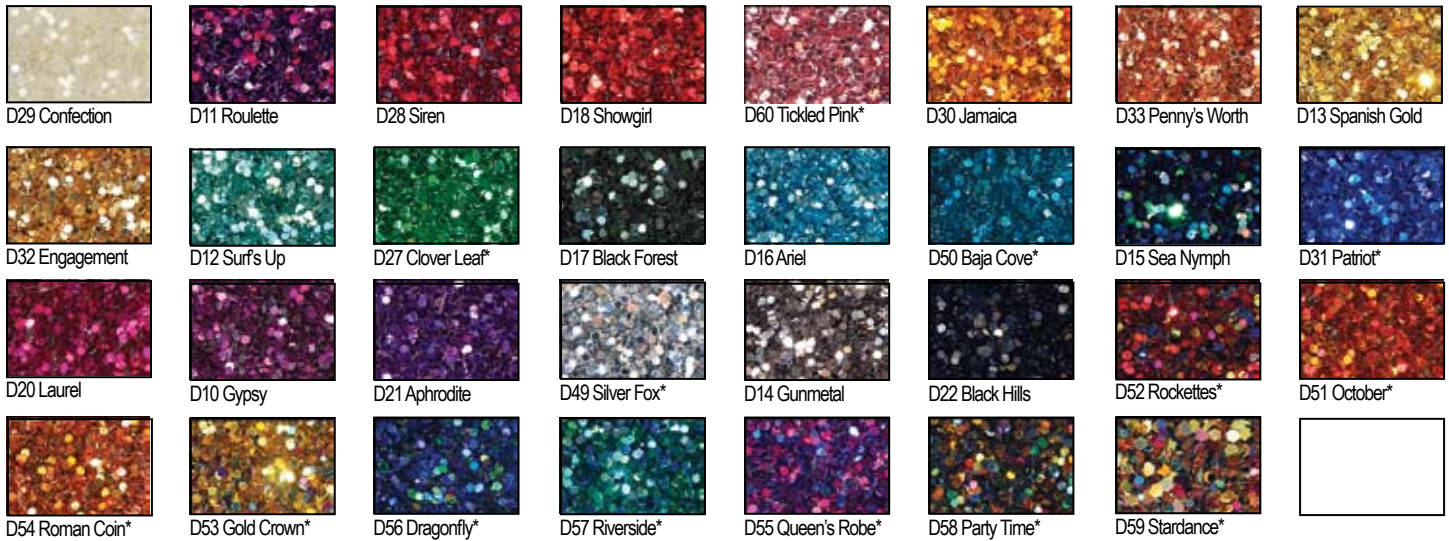

Art Glitter Dazzlers™ • Faux Snow

Funky, Hexis, Slices, Flakes and Shapes. Perfect for acrylic nails or use Designer Dries Clear Adhesive or Fabric Dries Clear Adhesive.

*new colors

Hexis

Gloriously large glitter cut in perfect hexagons.